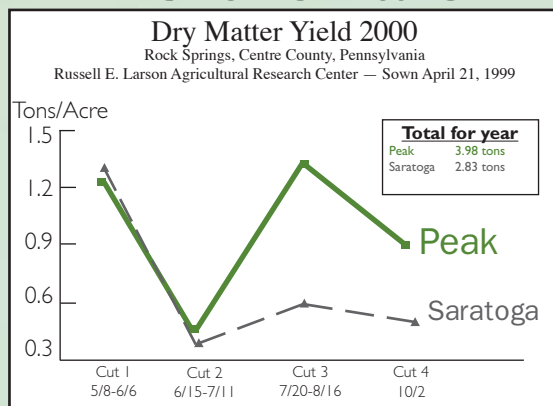

PEAK SMOOTH BROMEGRASS

- Superior vigor
- Winterhardy
- Highly persistent
- Outstanding dry matter yields
- Highly resistant to foliage diseases
- Excellent seed quality
- Quick recovery after cutting
- Highly palatable
- Developed by Cornell University

Achieve higher yields throughout the season with Peak Smooth Bromegrass. Developed by Cornell University, this cool-season hay and pasture forage grass is designed for use in combination with other grasses and legumes.

Developed specifically for persistence and yield, this bromegrass features superior vigor, good winterhardiness, foliage disease resistance and excellent seed quality. Growing 20 to 40 inches tall, Peak Smooth Bromegrass produces higher dry matter yields, recovers quickly after cutting, and is highly palatable to livestock.

Yield trials

Ontario, Canada	
Yield (kg/ha)	
Baylor	Peak
Mean 11,469	12,261

Bromegrass trials	
planted in 1999 in Ithaca, NY	
(Yield - tons/acre at 0% moisture)	
Peak	5.54
York	5.49
Alpha	5.48
Saratoga	5.44
Badger	5.43
Radisson	4.98
LSD	0.44